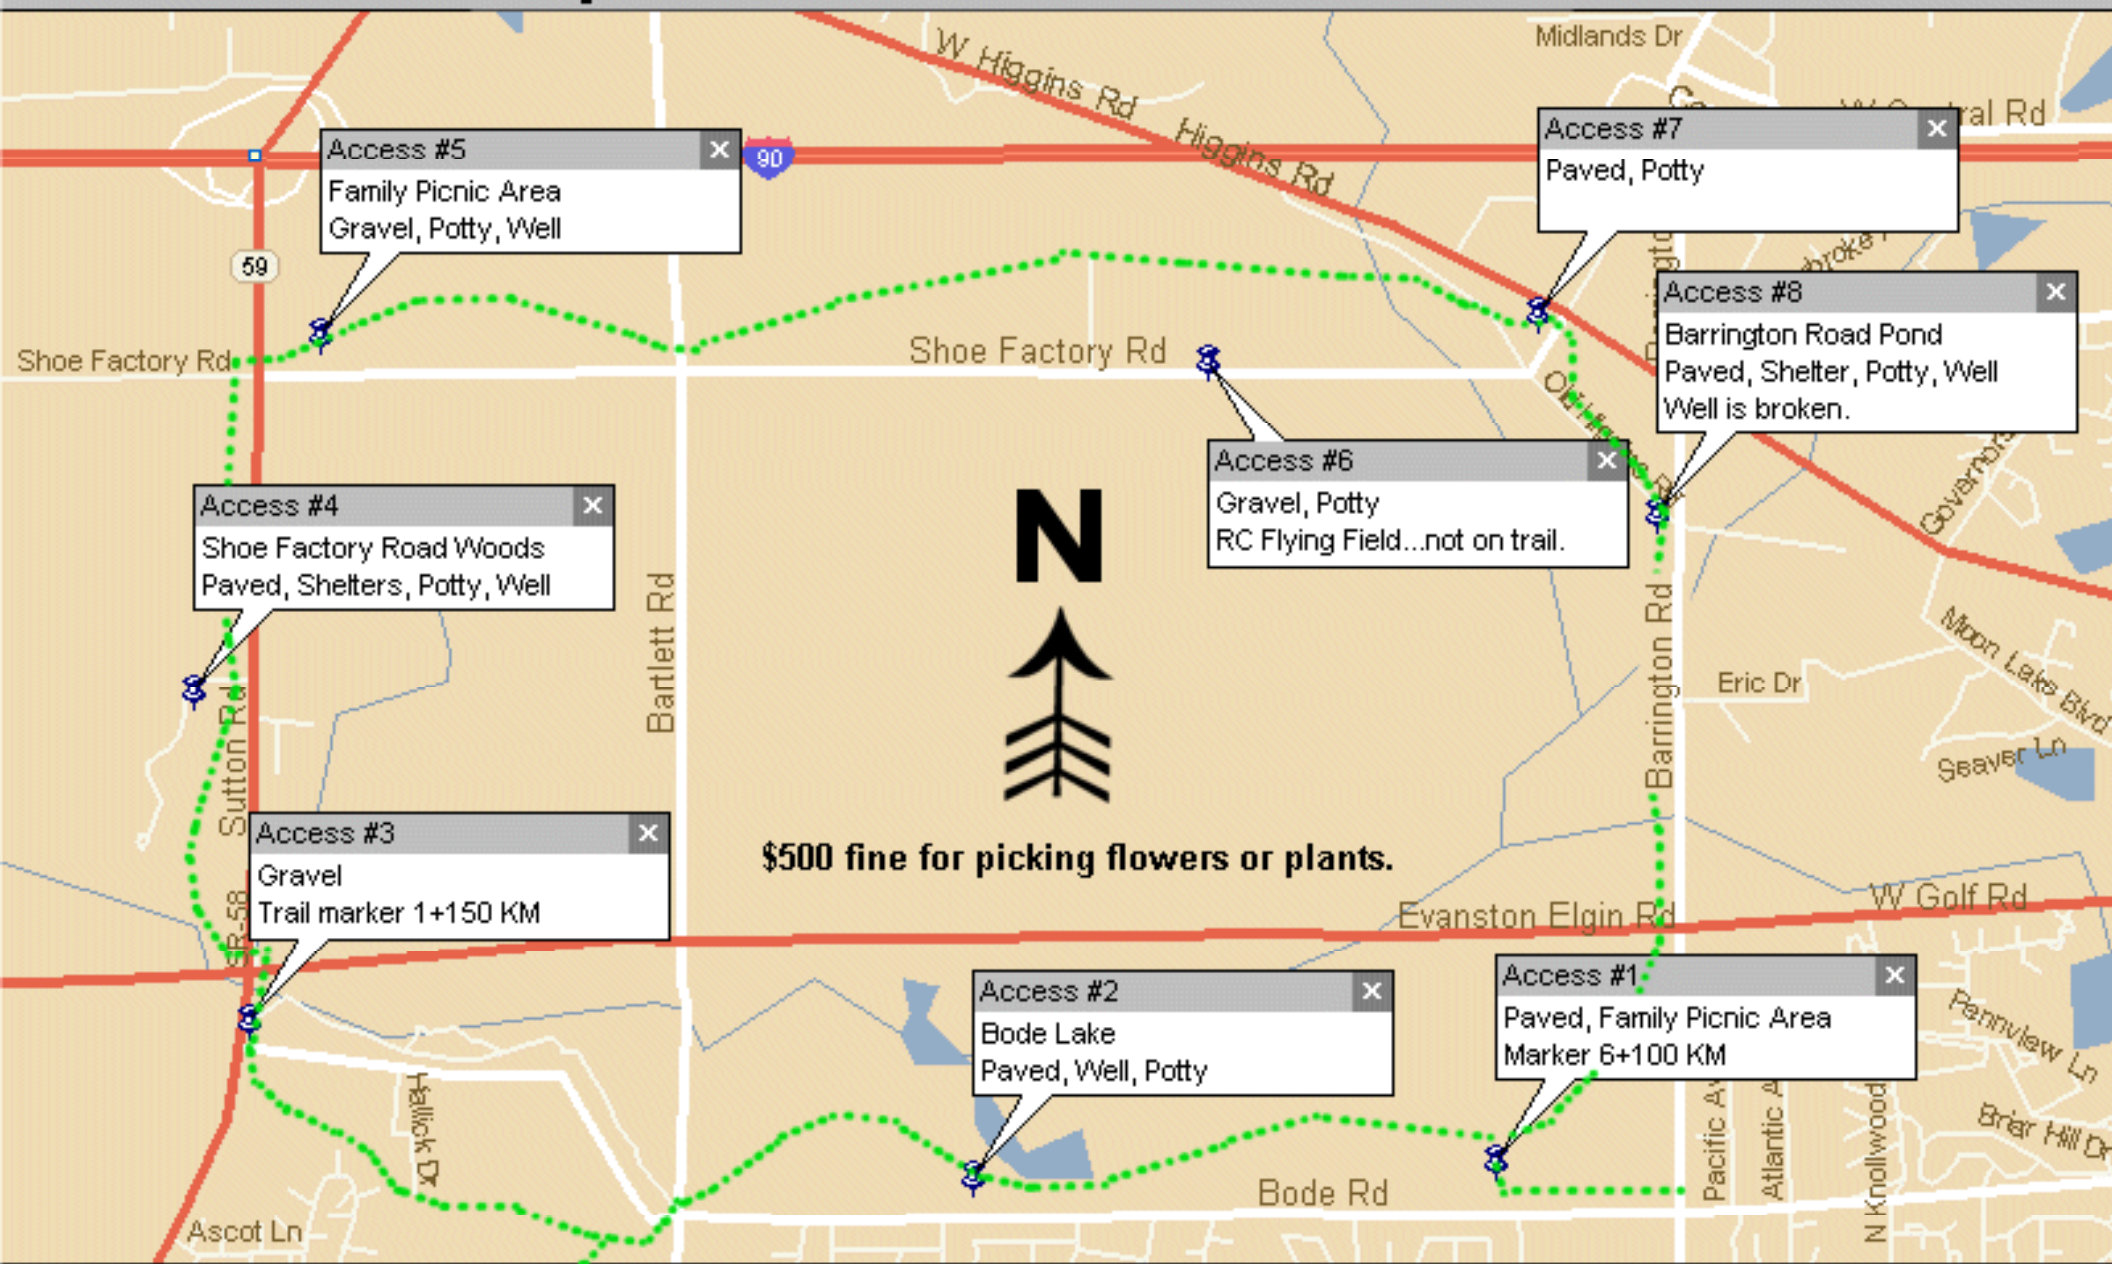

# Poplar Creek Forest Preserve

**Paved Running & Bicycle Trail (Loop is 9.7 miles)**

June 23, 2002  
Unofficial Map

To Schaumburg Road